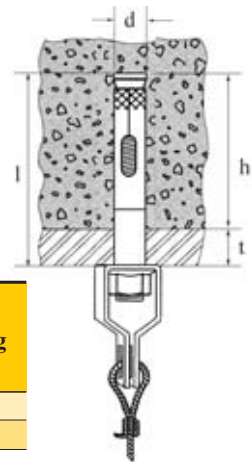

SLEEVE ANCHOR — — — Ceiling Suspension head

Code No.	Size	Anchor/Hole Diameter d (mm)	Min. Hole Depth h (mm)	Anchor Length l (mm)	Quantity Per Box (pcs)	Advisory * Safe Loading (kN)
SAS06025	6.5x25 (1/4"x1")	6.5	25	32	100	0.6
SAS06036	6.5x36 (1/4"x1-1")	6.5	36	50	100	0.6