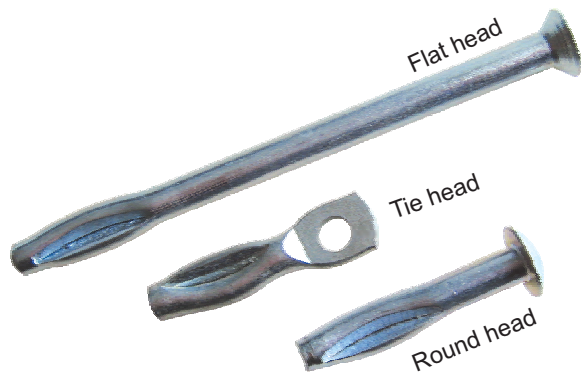

SPLIT DRIVE ANCHOR

Code No.	Size * (INCH IS AVAILABLE)	Anchor/Hole Diameter	Min. Hole Depth	Anchor Length	Quantity Per Box
SDA05025	5x25	5	20	25	100
SDA05038	5x38	18	20	38	100
SDA05050	5x50	30	20	50	100
SDA05065	5x65	45	20	65	100
SDA06038	6x38	10	28	38	100
SDA06050	6x50	22	28	50	100
SDA06065	6x65	37	28	65	100
SDA06075	6x75	47	28	75	100
SDA06088	6x88	60	28	88	100
SDA06100	6x100	72	28	100	100

Coating: Yellow zinc plated or white zinc plated.

* The size can be changed in inch.